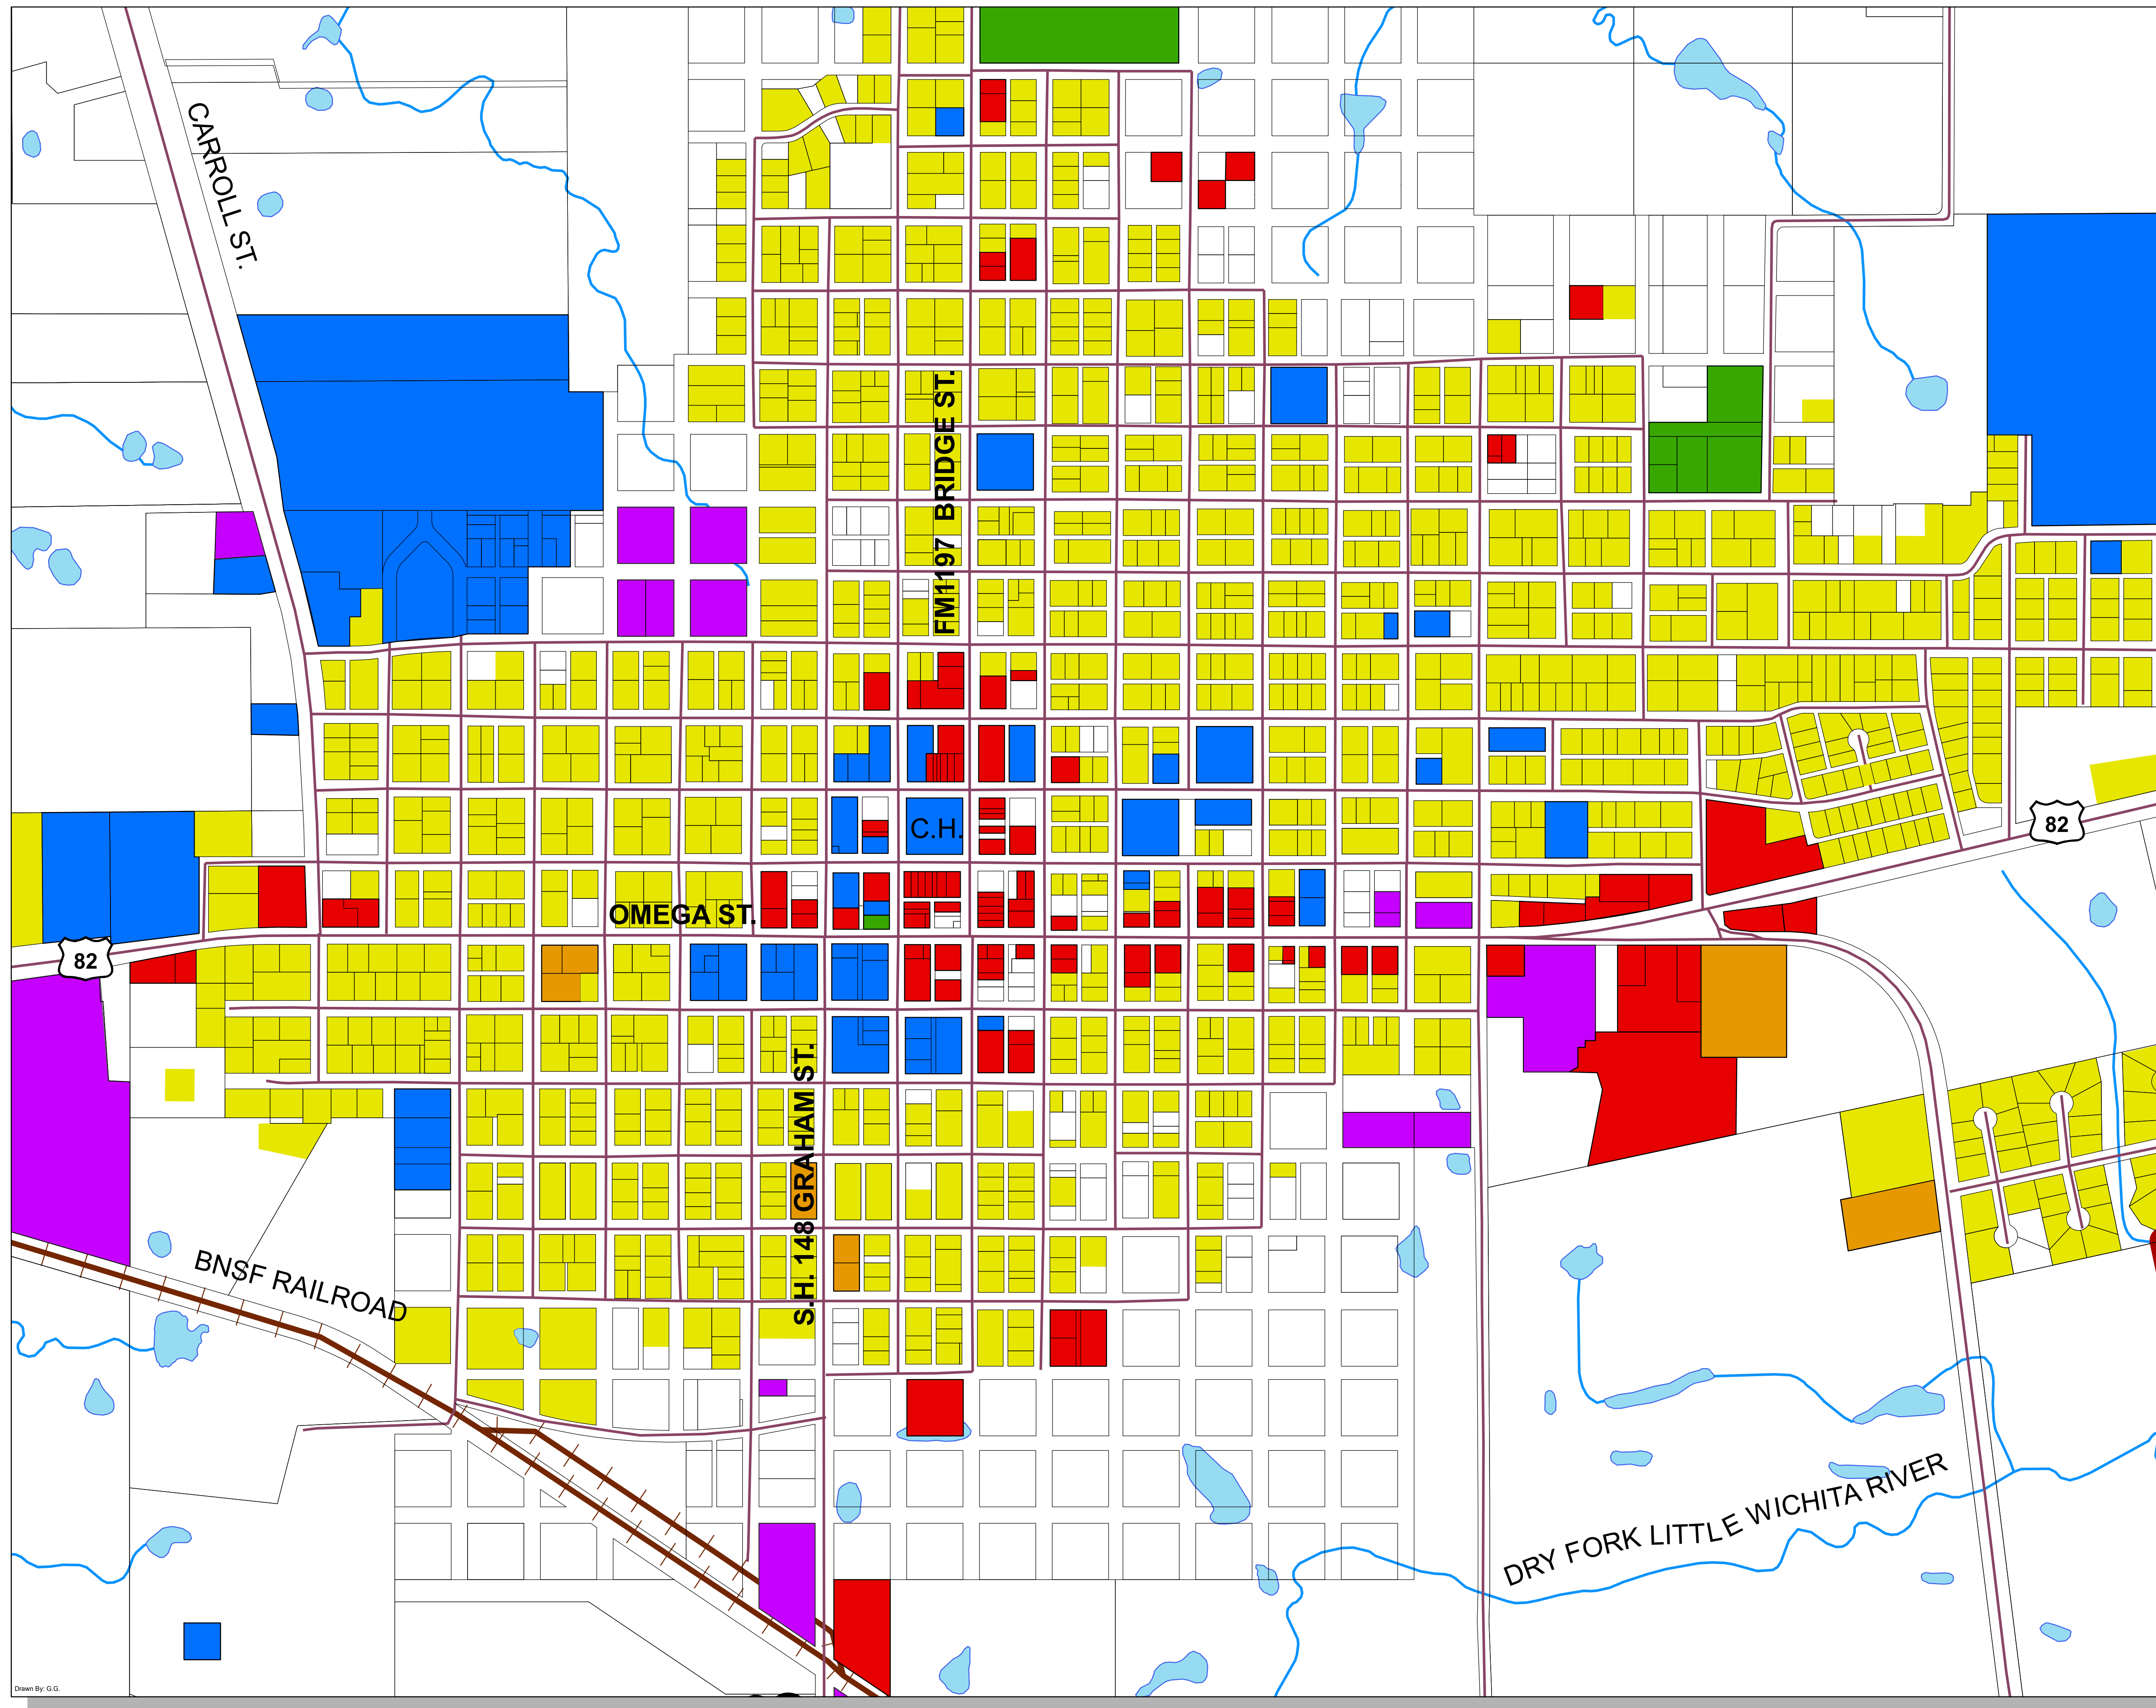

# City of Henrietta Existing Land Use

## Legend

- Open
- City Limits
- Single Family
- Multifamily & Two Family
- Commercial
- Industrial
- Public & Semipublic
- Parks & Recreation
- Roads
- Railroad
- Lakes and Ponds
- Streams and Rivers

Scale: 1:4,000

Date: 1/6/2021

Drawn By: G.G.